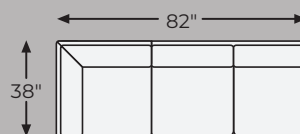

-66 LAF SOFA