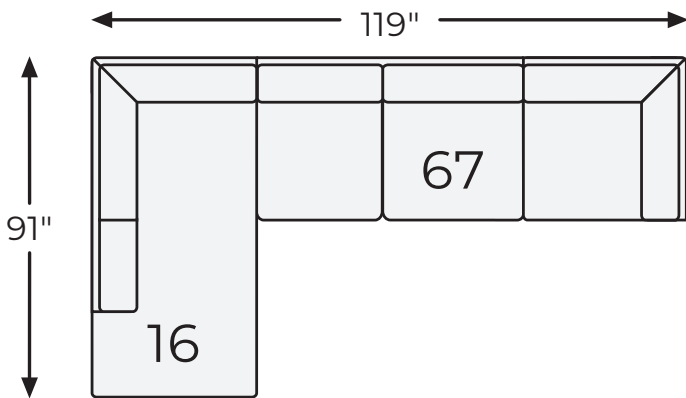

# Big or small... we fit your space.

KESKIN COLLECTION - 18403

Option 1

Option 2

-08 OVERSIZED  
ACCENT OTTOMAN

-16 LAF CORNER  
CHAISE

-17 RAF CORNER  
CHAISE

-21 OVERSIZED SWIVEL  
ACCENT CHAIR