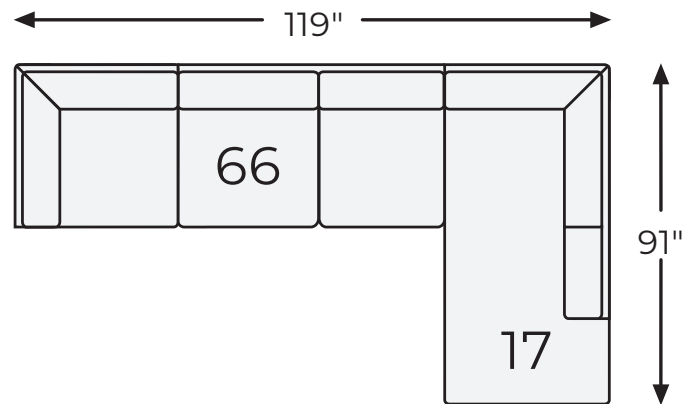

# Big or small... we fit your space.

KESKIN COLLECTION - 18403

Option 1

Option 2

-08 OVERSIZED  
ACCENT OTTOMAN

-16 LAF CORNER  
CHAISE

-17 RAF CORNER  
CHAISE

-21 OVERSIZED SWIVEL  
ACCENT CHAIR