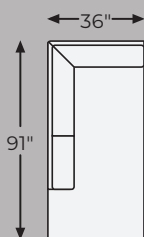

# Big or small... we fit your space.

KESKIN COLLECTION - 18403

Option 1

Option 2

-08 OVERSIZED  
ACCENT OTTOMAN

-16 LAF CORNER  
CHAISE

-17 RAF CORNER  
CHAISE

-21 OVERSIZED SWIVEL  
ACCENT CHAIR

-66 LAF SOFA

-67 RAF SOFA