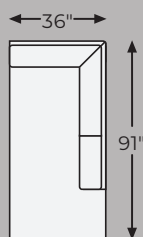

# Big or small... we fit your space.

KESKIN COLLECTION - 18403

Option 1

Option 2

-08 OVERSIZED  
ACCENT OTTOMAN

-16 LAF CORNER  
CHAISE

-17 RAF CORNER  
CHAISE

-21 OVERSIZED SWIVEL  
ACCENT CHAIR

-66 LAF SOFA

-67 RAF SOFA