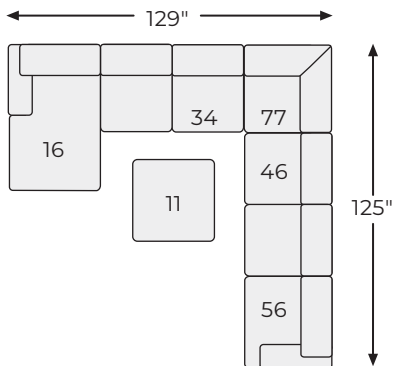

# Big or small... we fit your space.

DELLARA COLLECTION - 32101

**Option 1**

**Option 2**

**Option 3**

**Option 4**

**Option 5**

**Option 6**

**Option 7**

-11 OTTOMAN  
WITH STORAGE

-16 LAF  
CORNER CHAISE

-17 RAF  
CORNER CHAISE

-34 ARMLESS  
LOVESEAT

-46 ARMLESS  
CHAIR

-55 LAF LOVESEAT

-56 RAF LOVESEAT