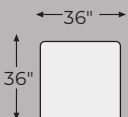

# Big or small... we fit your space.

DELLARA COLLECTION - 32101

**Option 1**

**Option 2**

**Option 3**

**Option 4**

**Option 5**

**Option 6**

**Option 7**

-11 OTTOMAN  
WITH STORAGE

-16 LAF  
CORNER CHAISE

-17 RAF  
CORNER CHAISE

-34 ARMLESS  
LOVESEAT

-46 ARMLESS  
CHAIR

-55 LAF LOVESEAT

-56 RAF LOVESEAT