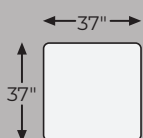

-08 OVERSIZED
ACCENT OTTOMAN