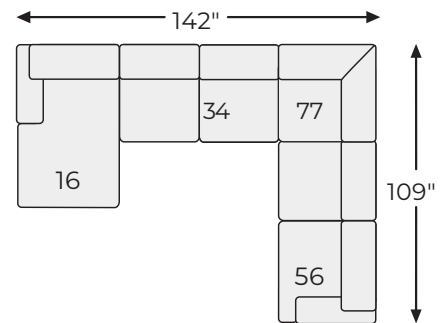

SHOP THE COLLECTION

LAF Corner
Chaise
-16

LAF Loveseat
-55

RAF Corner
Chaise
-17

RAF Loveseat
-56

Armless Loveseat
-34

Wedge
-77

Big or small... we fit your space.

BASKOVE COLLECTION - 11102

Option 1

Option 2

Option 3

Option 4

Option 5

Option 6

-16 LAF
CORNER CHAISE