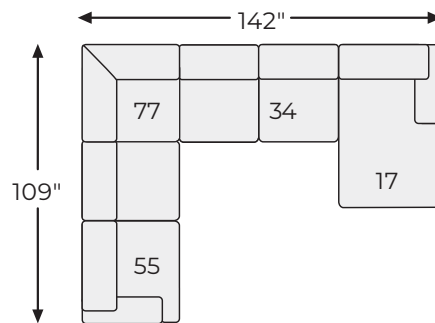

SHOP THE COLLECTION

LAF Corner
Chaise
-16

LAF Loveseat
-55

RAF Corner
Chaise
-17

RAF Loveseat
-56

Armless Loveseat
-34

Wedge
-77

Big or small... we fit your space.

BASKOVE COLLECTION - 11102

Option 1

Option 2

Option 3

Option 4

Option 5

Option 6

-16 LAF
CORNER CHAISE