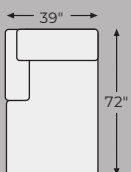

SHOP THE COLLECTION

LAF Corner
Chaise
-16

LAF Loveseat
-55

RAF Corner
Chaise
-17

RAF Loveseat
-56

Armless Loveseat
-34

Wedge
-77

Big or small... we fit your space.

BASKOVE COLLECTION - 11102

Option 1

Option 2

Option 3

Option 4

Option 5

Option 6

-16 LAF
CORNER CHAISE

-17 RAF
CORNER CHAISE

-55 LAF LOVESEAT

-56 RAF LOVESEAT

-77 WEDGE

-34 ARMLESS
LOVESEAT