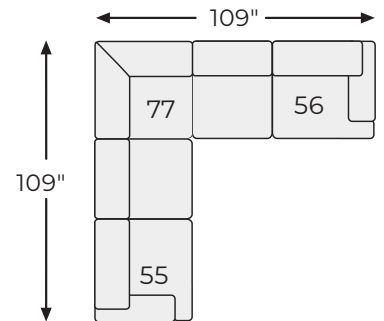

SHOP THE COLLECTION

LAF Corner
Chaise
-16

LAF Loveseat
-55

RAF Corner
Chaise
-17

RAF Loveseat
-56

Armless Loveseat
-34

Wedge
-77

Big or small... we fit your space.

BASKOVE COLLECTION - 11102

Option 1

Option 2

Option 3

Option 4

Option 5

Option 6

-16 LAF
CORNER CHAISE