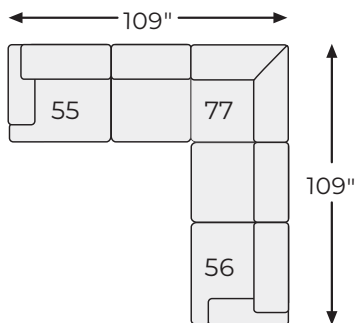

SHOP THE COLLECTION

LAF Corner
Chaise
-16

LAF Loveseat
-55

RAF Corner
Chaise
-17

RAF Loveseat
-56

Armless Loveseat
-34

Wedge
-77

Big or small... we fit your space.

BASKOVE COLLECTION - 11102

Option 1

Option 2

Option 3

Option 4

Option 5

Option 6

-16 LAF
CORNER CHAISE