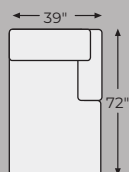

SHOP THE COLLECTION

LAF Corner
Chaise
-16

LAF Loveseat
-55

RAF Corner
Chaise
-17

RAF Loveseat
-56

Armless Loveseat
-34

Wedge
-77

Big or small... we fit your space.

BASKOVE COLLECTION - 11102

Option 1

Option 2

Option 3

Option 4

Option 5

Option 6

-16 LAF
CORNER CHAISE

-17 RAF
CORNER CHAISE

-55 LAF LOVESEAT

-56 RAF LOVESEAT

-77 WEDGE

-34 ARMLESS
LOVESEAT