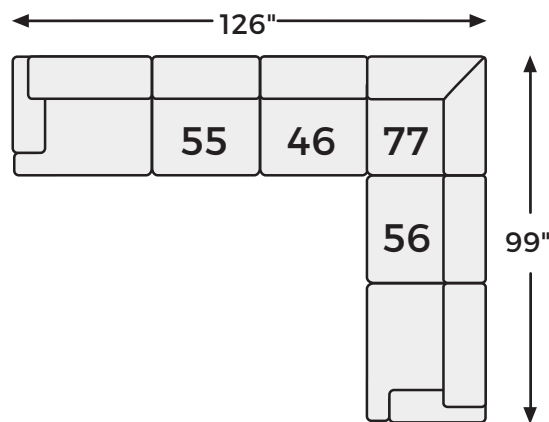

# Big or small... we fit your space.

PLAYWRITE COLLECTION - 27304

Option 1

Option 2

Option 3

Option 4

-46 ARMLESS  
CHAIR

-55 LAF SOFA