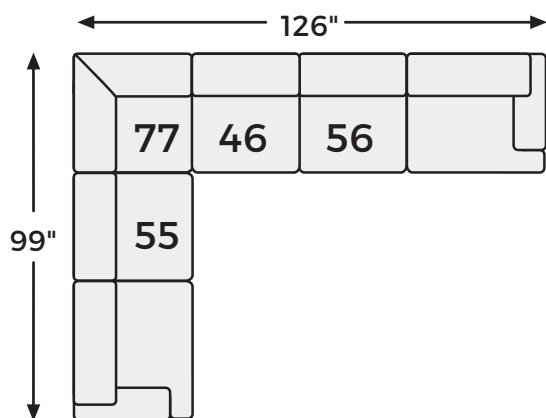

# Big or small... we fit your space.

PLAYWRITE COLLECTION - 27304

Option 1

Option 2

Option 3

Option 4

-46 ARMLESS  
CHAIR

-55 LAF SOFA