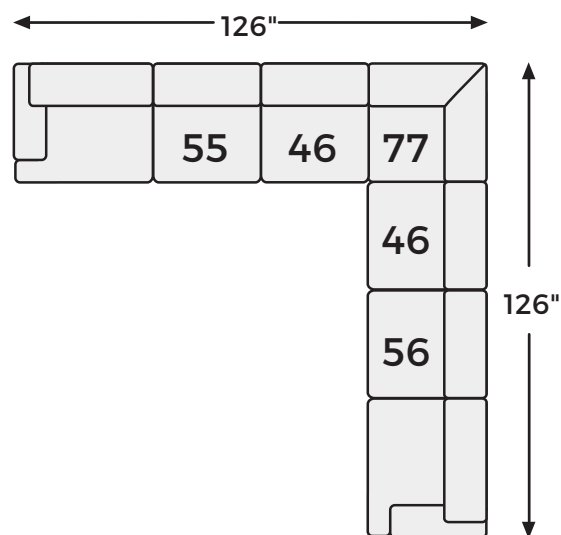

# Big or small... we fit your space.

PLAYWRITE COLLECTION - 27304

Option 1

Option 2

Option 3

Option 4

-46 ARMLESS  
CHAIR

-55 LAF SOFA