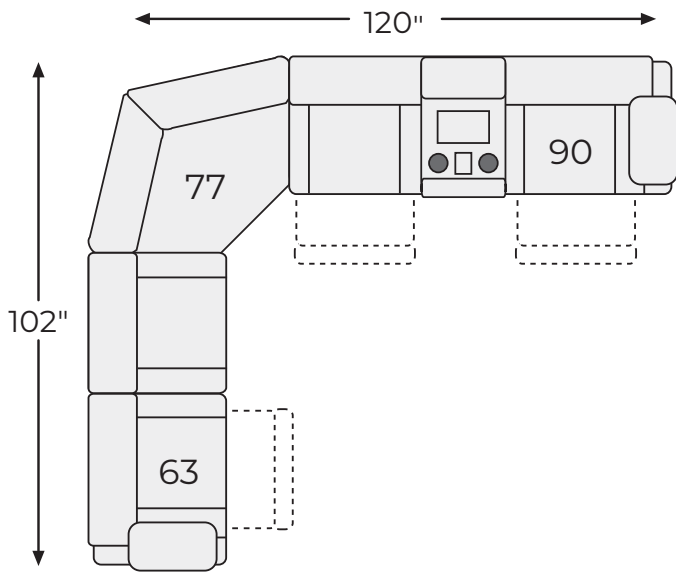

Big or small... we fit your space.

FAMILY DEN COLLECTION - 51802

Option 1

Option 2