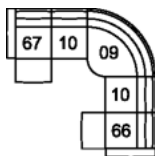

51 Sofa Manual Recliner
61 Sofa Power Recliner
81 x 41 x 40"
206 x 103 x 100 cm
IA: 69" / 176 cm

53 Loveseat Manual Recliner
63 Loveseat Power Recliner
58 x 41 x 40"
147 x 103 x 100 cm
IA: 46" / 117 cm

56 RHF Chaise
57 LHF Chaise
28 x 67 x 40"
71 x 170 x 100 cm

W2 Console w/Storage
14 x 40 x 35"
34 x 102 x 89 cm

32 Rocker Manual Recliner
31 Wallhugger Power Recliner
33 Swivel Rocker Manual Recliner
35 Wallhugger Manual Recliner
39 Rocker Power Recliner
35 x 41 x 40"
88 x 103 x 100 cm
IA: 24" / 60 cm

46 RHF Manual Recliner
47 LHF Manual Recliner
66 RHF Power Recliner
67 LHF Power Recliner
30 x 41 x 40"
75 x 103 x 100 cm

58 Console Loveseat Manual Recliner
68 Console Loveseat Power Recliner
74 x 41 x 40"
187 x 103 x 100 cm

POPULAR CONFIGURATIONS

67/10/09/10/66
101 x 101"
257 x 257 cm

67/10/09/W2/10/66
101 x 114"
257 x 290 cm

67/10/56
81 x 67"
206 x 171 cm

DIMENSIONS

Seat Depth: 21" / 54 cm
Seat Height: 19" / 50 cm
Arm Depth: 32" / 83 cm
Arm Height: 23" / 58 cm
Reclined Depth: 64" / 164 cm