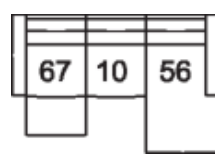

56 RHF Chaise
57 LHF Chaise
28 x 67 x 40"
71 x 170 x 100 cm

W2 Console w/Storage
14 x 40 x 35"
34 x 102 x 89 cm

32 Rocker Manual Recliner
31 Wallhugger Power Recliner
33 Swivel Rocker Manual Recliner
35 Wallhugger Manual Recliner
39 Rocker Power Recliner
35 x 41 x 40"
88 x 103 x 100 cm
IA: 24" / 60 cm

46 RHF Manual Recliner
47 LHF Manual Recliner
66 RHF Power Recliner
67 LHF Power Recliner
30 x 41 x 40"
75 x 103 x 100 cm

58 Console Loveseat Manual Recliner
68 Console Loveseat Power Recliner
74 x 41 x 40"
187 x 103 x 100 cm

POPULAR CONFIGURATIONS

67/10/09/10/66
101 x 101"
257 x 257 cm

67/10/09/W2/10/66
101 x 114"
257 x 290 cm

67/10/56
81 x 67"
206 x 171 cm

DIMENSIONS

Seat Depth: 21" / 54 cm
Seat Height: 19" / 50 cm
Arm Depth: 32" / 83 cm
Arm Height: 23" / 58 cm
Reclined Depth: 64" / 164 cm

Dimensions shown as Width x Depth x Height.

Dimensions are correct at the time of printing and are subject to change without notice. Actual measurements for each item may vary from what is shown here. Please allow up to a +/- 1 inch difference. Availability may vary by region.