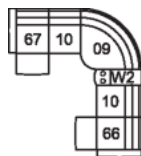

56 RHF Chaise
57 LHF Chaise
28 x 67 x 40"
71 x 170 x 100 cm

W2 Console w/Storage
14 x 40 x 35"
34 x 102 x 89 cm

32 Rocker Manual Recliner
31 Wallhugger Power Recliner
33 Swivel Rocker Manual Recliner
35 Wallhugger Manual Recliner
39 Rocker Power Recliner
35 x 41 x 40"
88 x 103 x 100 cm
IA: 24" / 60 cm

46 RHF Manual Recliner
47 LHF Manual Recliner
66 RHF Power Recliner
67 LHF Power Recliner
30 x 41 x 40"
75 x 103 x 100 cm

58 Console Loveseat Manual Recliner
68 Console Loveseat Power Recliner
74 x 41 x 40"
187 x 103 x 100 cm

POPULAR CONFIGURATIONS

67/10/09/10/66
101 x 101"
257 x 257 cm

67/10/09/W2/10/66
101 x 114"
257 x 290 cm

67/10/56
81 x 67"
206 x 171 cm

DIMENSIONS

Seat Depth: 21" / 54 cm
Seat Height: 19" / 50 cm
Arm Depth: 32" / 83 cm
Arm Height: 23" / 58 cm
Reclined Depth: 64" / 164 cm

Dimensions shown as Width x Depth x Height.

Dimensions are correct at the time of printing and are subject to change without notice. Actual measurements for each item may vary from what is shown here. Please allow up to a +/- 1 inch difference. Availability may vary by region.