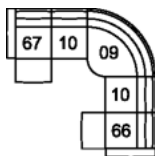

**61 Sofa Power Recliner w/
Power Headrest**
87 x 40 x 40"
221 x 102 x 101 cm
IA: 69" / 174 cm

**63 Loveseat Power Recliner
w/ Power Headrest**
64 x 40 x 40"
162 x 102 x 101 cm
IA: 46" / 116 cm

**68 Console Loveseat Power
Recliner w/ Power Headrest**
77 x 40 x 40"
196 x 102 x 101 cm

**6H Armless Power Recliner
w/ Power Headrest**
23 x 40 x 40"
59 x 102 x 101 cm

W2 Console w/Storage
14 x 40 x 35"
34 x 102 x 89 cm

**31 Wallhugger Power Recliner
w/ Power Headrest**
**39 Rocker Power Recliner w/
Power Headrest**
41 x 40 x 40"
103 x 102 x 101 cm
IA: 22" / 56 cm

**66 RHF Power Recliner w/
Power Headrest**
**67 LHF Power Recliner w/
Power Headrest**
32 x 40 x 40"
82 x 102 x 101 cm

POPULAR CONFIGURATIONS

67/10/09/10/66
103 x 103"
262 x 262 cm

67/10/09/W2/10/66
103 x 116"
262 x 295 cm

DIMENSIONS

Seat Depth: 22" / 56 cm
Seat Height: 19" / 50 cm
Arm Depth: 34" / 87 cm
Arm Height: 23" / 59 cm
Reclined Depth: 66" / 167 cm

Dimensions shown as Width x Depth x Height.

Dimensions are correct at the time of printing and are subject to change without notice. Actual measurements for each item may vary from what is shown here. Please allow up to a +/- 1 inch difference. Availability may vary by region.