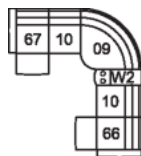

**61 Sofa Power Recliner w/
Power Headrest**
87 x 40 x 40"
221 x 102 x 101 cm
IA: 69" / 174 cm

**63 Loveseat Power Recliner
w/ Power Headrest**
64 x 40 x 40"
162 x 102 x 101 cm
IA: 46" / 116 cm

**68 Console Loveseat Power
Recliner w/ Power Headrest**
77 x 40 x 40"
196 x 102 x 101 cm

**6H Armless Power Recliner
w/ Power Headrest**
23 x 40 x 40"
59 x 102 x 101 cm

W2 Console w/Storage
14 x 40 x 35"
34 x 102 x 89 cm

**31 Wallhugger Power Recliner
w/ Power Headrest**
**39 Rocker Power Recliner w/
Power Headrest**
41 x 40 x 40"
103 x 102 x 101 cm
IA: 22" / 56 cm

**66 RHF Power Recliner w/
Power Headrest**
**67 LHF Power Recliner w/
Power Headrest**
32 x 40 x 40"
82 x 102 x 101 cm

POPULAR CONFIGURATIONS

67/10/09/10/66
103 x 103"
262 x 262 cm

67/10/09/W2/10/66
103 x 116"
262 x 295 cm

DIMENSIONS

Seat Depth: 22" / 56 cm
Seat Height: 19" / 50 cm
Arm Depth: 34" / 87 cm
Arm Height: 23" / 59 cm
Reclined Depth: 66" / 167 cm

Dimensions shown as Width x Depth x Height.

Dimensions are correct at the time of printing and are subject to change without notice. Actual measurements for each item may vary from what is shown here. Please allow up to a +/- 1 inch difference. Availability may vary by region.