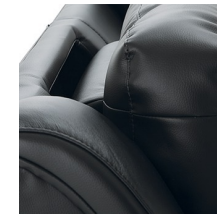

STANDARD
PREMIUM FOAM

POWER
HEADREST

STAINLESS
STEEL
CUPHOLDER

POWER BUTTON
WITH USB
CHARGER

Visit Palliser.com to view all current product spec sheets

OPTIONS

Stainless Steel Cup Holder
Antique Brass Cup Holder
Black LED Cup Holder
Metal Table With Grommet
Black Table With Grommet
Grommet Only

FRAME

All Palliser frames are constructed from engineered wood products, hardwood or softwood; joints are pinned and glued for uniformity and strength.

SEATING COMFORT

Semi-attached back cushions with fibre filling
Full, chaise-style seat cushions with high-resiliency, high density foam core in polyester wrap
Back Suspension: 100% premium elastic webbing to provide consistent comfort and support.
Seat Suspension: Heavy gauge sinuous springs, engineered to provide premium comfort and endurance.

FUNCTION

Power recline and power headrest with brushed metal switch and USB charging

COVERS

Leather
Fabric

09 Corner Curve
48 x 48 x 40"
122 x 122 x 101 cm

10 Armless Chair
23 x 40 x 40"
59 x 102 x 101 cm

60 Armless Power Recliner
23 x 40 x 40"
59 x 102 x 101 cm