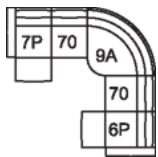

FUNCTION

Power recline and power headrest with brushed metal switch and USB charging

COVERS

Leather
 Fabric

17 RHF Stationary Nest
18 LHF Stationary Nest
58 x 41 x 32"
148 x 105 x 82 cm

31 Wallhugger Power Recliner
w/ Power Headrest
43 x 41 x 32"
110 x 105 x 82 cm
IA: 25" / 63 cm

6H Armless Power Recliner
w/ Power Headrest
34 x 41 x 32"
87 x 105 x 82 cm

70 Armless Chair
34 x 41 x 32"
87 x 105 x 82 cm

9A Corner Square w Movable
HeadR
47 x 47 x 32"
119 x 119 x 82 cm

C3 RHF PWR Reclining
Chaise
C4 LHF PWR Reclining
Chaise
43 x 64 x 32"
110 x 162 x 82 cm

K3 Console with Storage
13 x 39 x 26"
34 x 98 x 67 cm

6P RHF Power Recliner w/
Power Headrest
7P LHF Power Recliner w/
Power Headrest
43 x 41 x 32"
109 x 105 x 82 cm

POPULAR CONFIGURATIONS

7P/70/9A/70/6P
123 x 123"
313 x 313 cm

DIMENSIONS

Seat Depth: 23" / 59 cm
Seat Height: 19" / 49 cm
Arm Depth: 39" / 100 cm
Arm Height: 24" / 62 cm
Reclined Depth: 63" / 161 cm

Dimensions shown as Width x Depth x Height.

Dimensions are correct at the time of printing and are subject to change without notice. Actual measurements for each item may vary from what is shown here. Please allow up to a +/- 1 inch difference. Availability may vary by region.