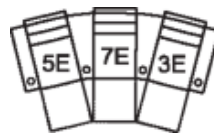

## POPULAR CONFIGURATIONS

**1E/3E**  
70 x 40"  
178 x 102 cm

**5E/3E**  
76 x 42"  
194 x 107 cm

**1E/3E/3E**  
100 x 40"  
254 x 102 cm

**5E/7E/3E**  
113 x 44"  
288 x 112 cm

SKU 4R/4E and 8R/8E are intended to only be used adjacent to skus with arms. If connected to an armless side, there could be gaps.

## DIMENSIONS

Seat Depth: 22" / 56 cm  
Seat Height: 20" / 52 cm  
Arm Depth: 35" / 90 cm  
Arm Height: 26" / 67 cm  
Reclined Depth: 69" / 174 cm

Dimensions shown as Width x Depth x Height.

Dimensions are correct at the time of printing and are subject to change without notice. Actual measurements for each item may vary from what is shown here. Please allow up to a +/- 1 inch difference. Availability may vary by region.